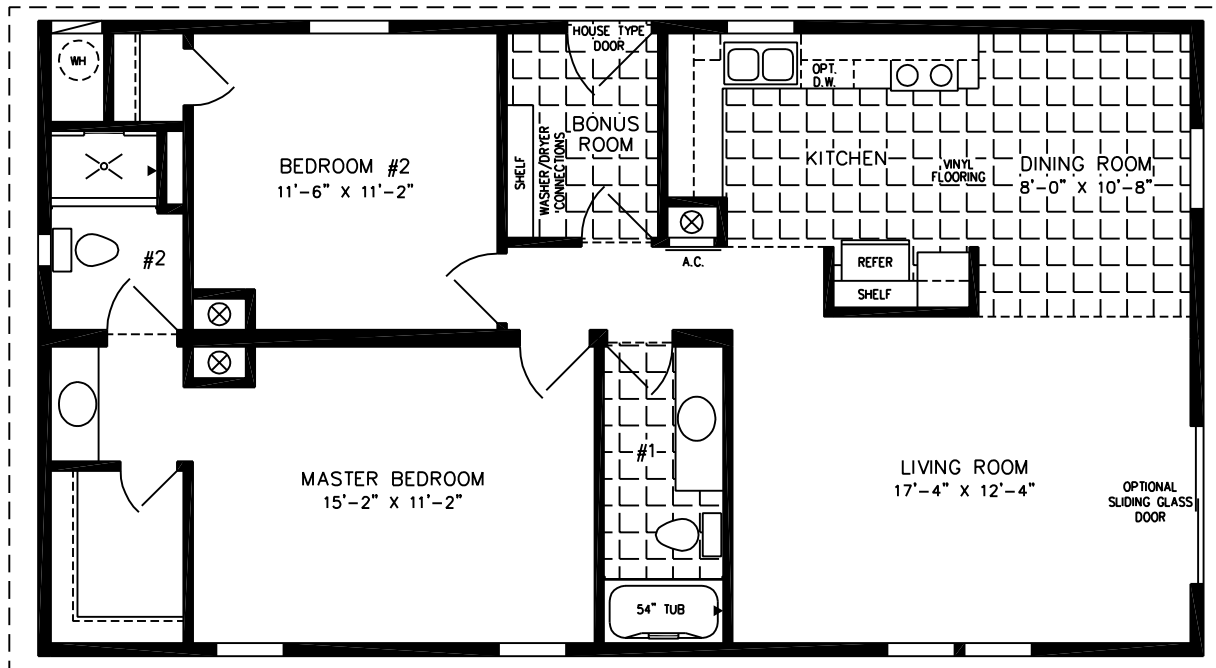

The Imperial

**JACOBSEN
HOMES**

600 Packard Court ■ Safety Harbor, Florida 34695 ■ Telephone (727) 726-1138

NOTE:

CHECK WITH YOUR SALESPERSON
TO IDENTIFY OPTIONAL ITEMS
THAT ARE ON THIS PRINT.

24' X 44'

1,056 SQUARE FEET

Model IMP-2443A

2010

(ALL SIZES ARE APPROX.)
DESIGNED FOR ZONES II & III

© 06-16-09