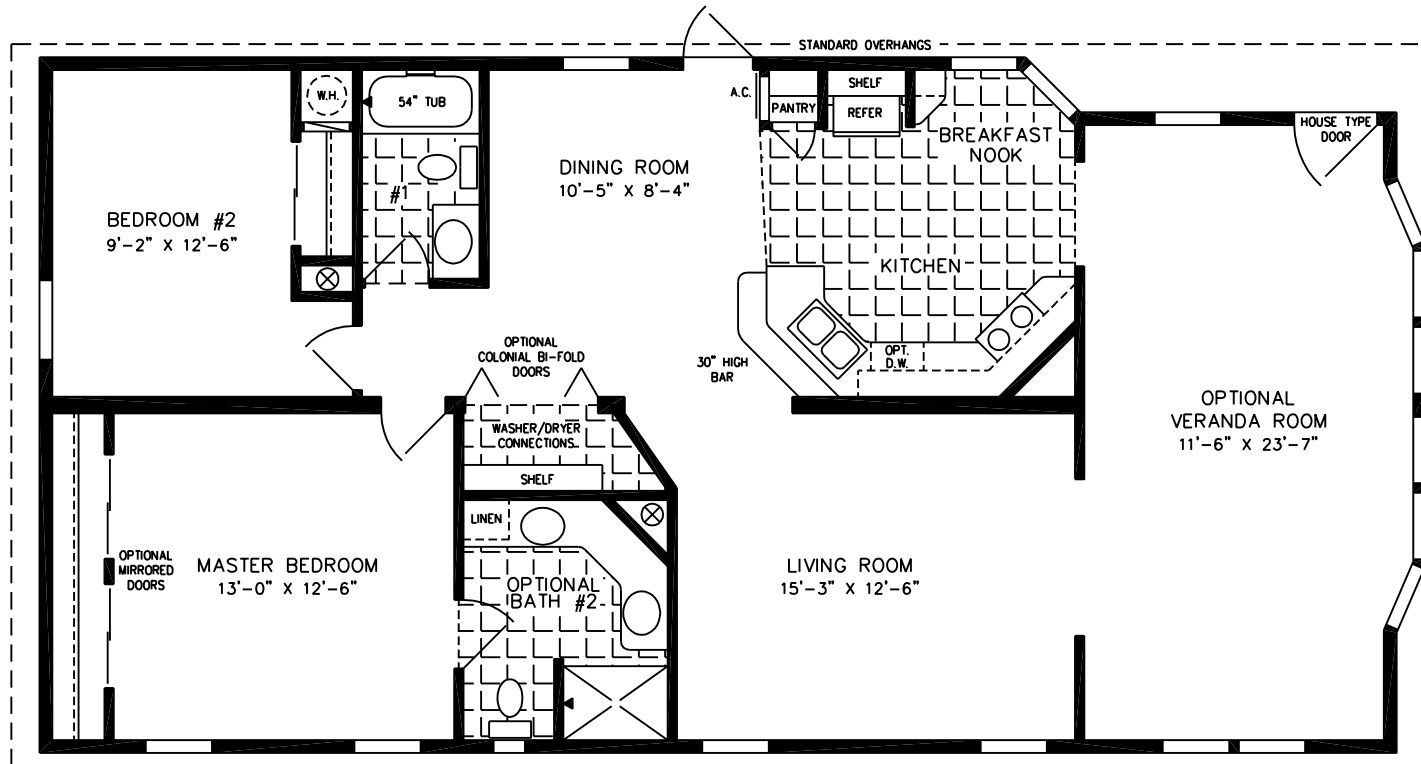

The TNR

28' X 40'

(28' X 52' INCL. OPT. VERANDA)
1,067 SQUARE FT (1,386 INCL. OPT. VERANDA)

Model TNR-3403B-VR
2010

(ALL SIZES ARE APPROX.)
DESIGNED FOR ZONES II & III

600 Packard Court ■ Safety Harbor, Florida 34695 ■ Telephone (727) 726-1138