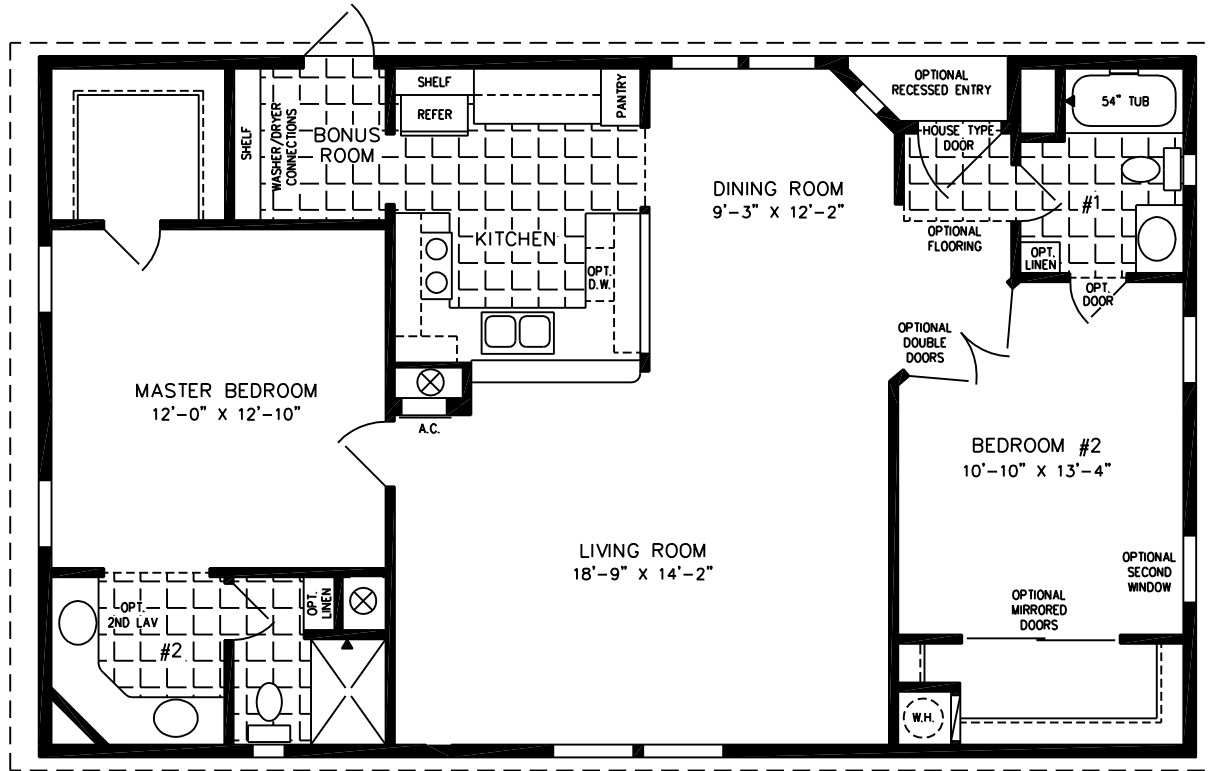

The TNR

28' X 44'
1,173 SQUARE FEET

Model TNR-4446B

2010

(ALL SIZES ARE APPROX.)
DESIGNED FOR ZONES II & III

600 Packard Court ■ Safety Harbor, Florida 34695 ■ Telephone (727) 726-1138