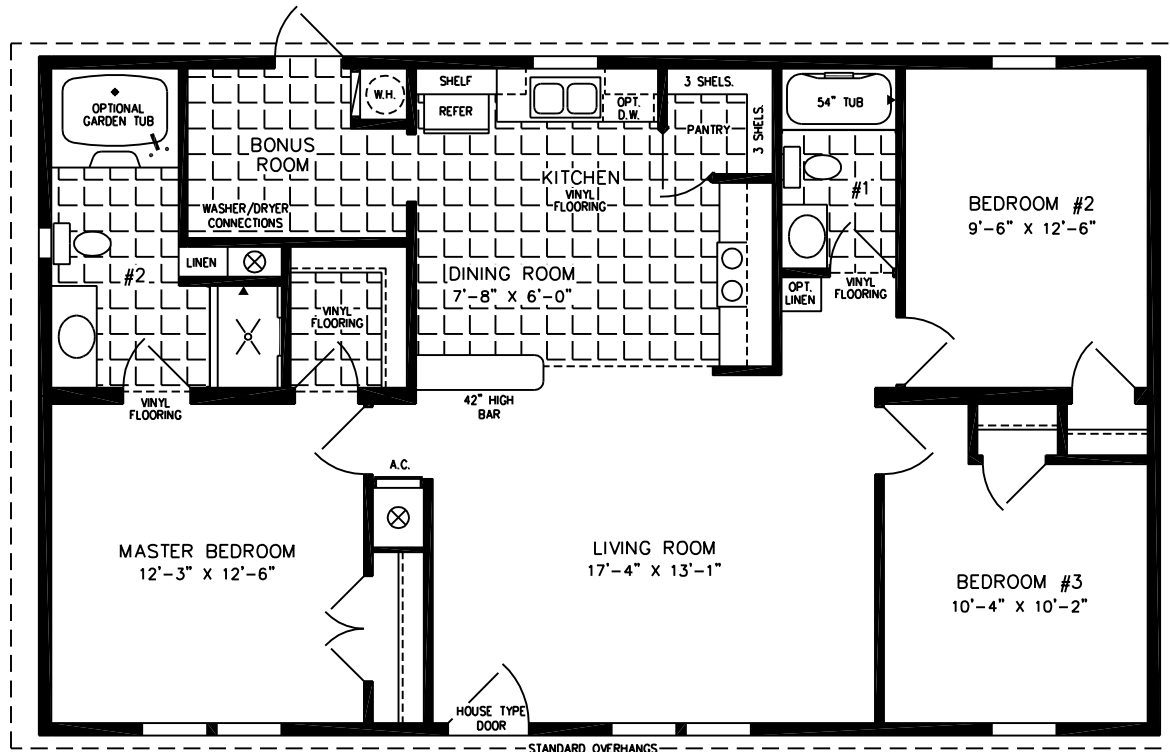

The Imperial

600 Packard Court ■ Safety Harbor, Florida 34695 ■ Telephone (727) 726-1138

NOTE:
CHECK WITH YOUR SALESPERSON
TO IDENTIFY OPTIONAL ITEMS
THAT ARE ON THIS PRINT.

28' X 44'
1,173 SQUARE FEET

Model IMP-4447B

2010

(ALL SIZES ARE APPROX.)
DESIGNED FOR ZONES II & III

© 11-12-08