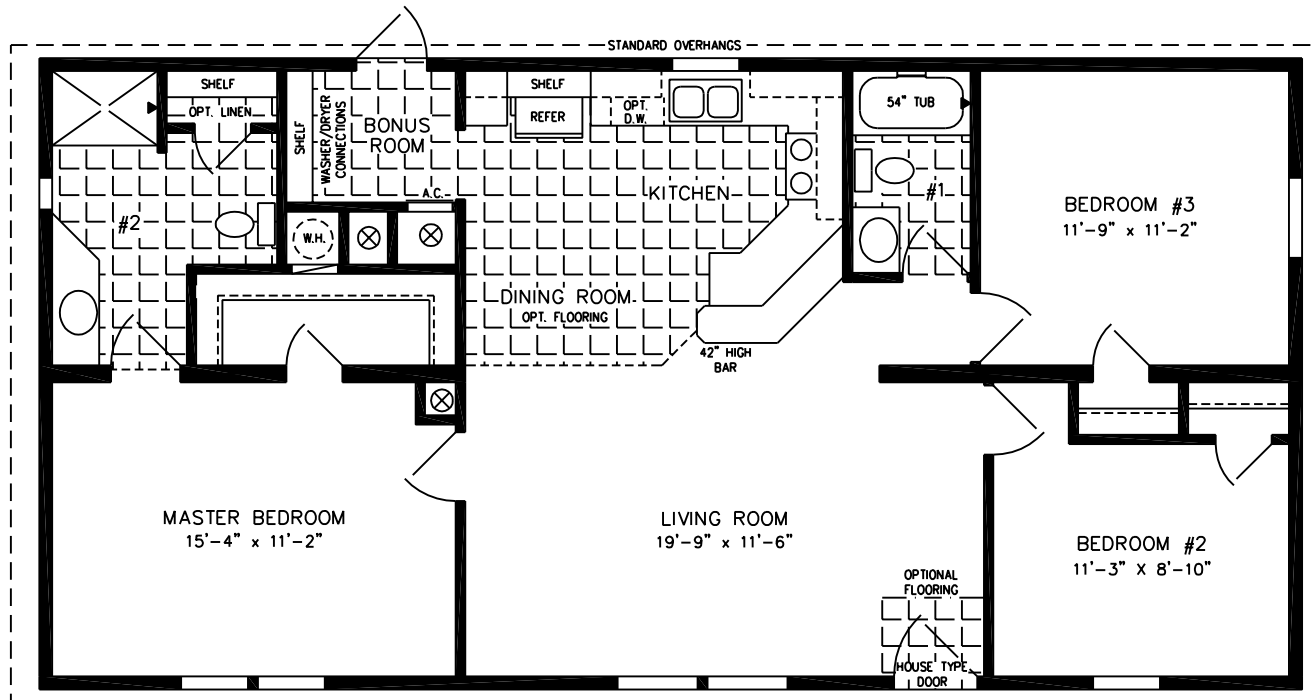

The TNR

600 Packard Court ■ Safety Harbor, Florida 34695 ■ Telephone (727) 726-1138

24' X 48'
1,152 SQUARE FEET

Model TNR-44811A

2010

(ALL SIZES ARE APPROX.)
DESIGNED FOR ZONES II & III

© 3-26-03