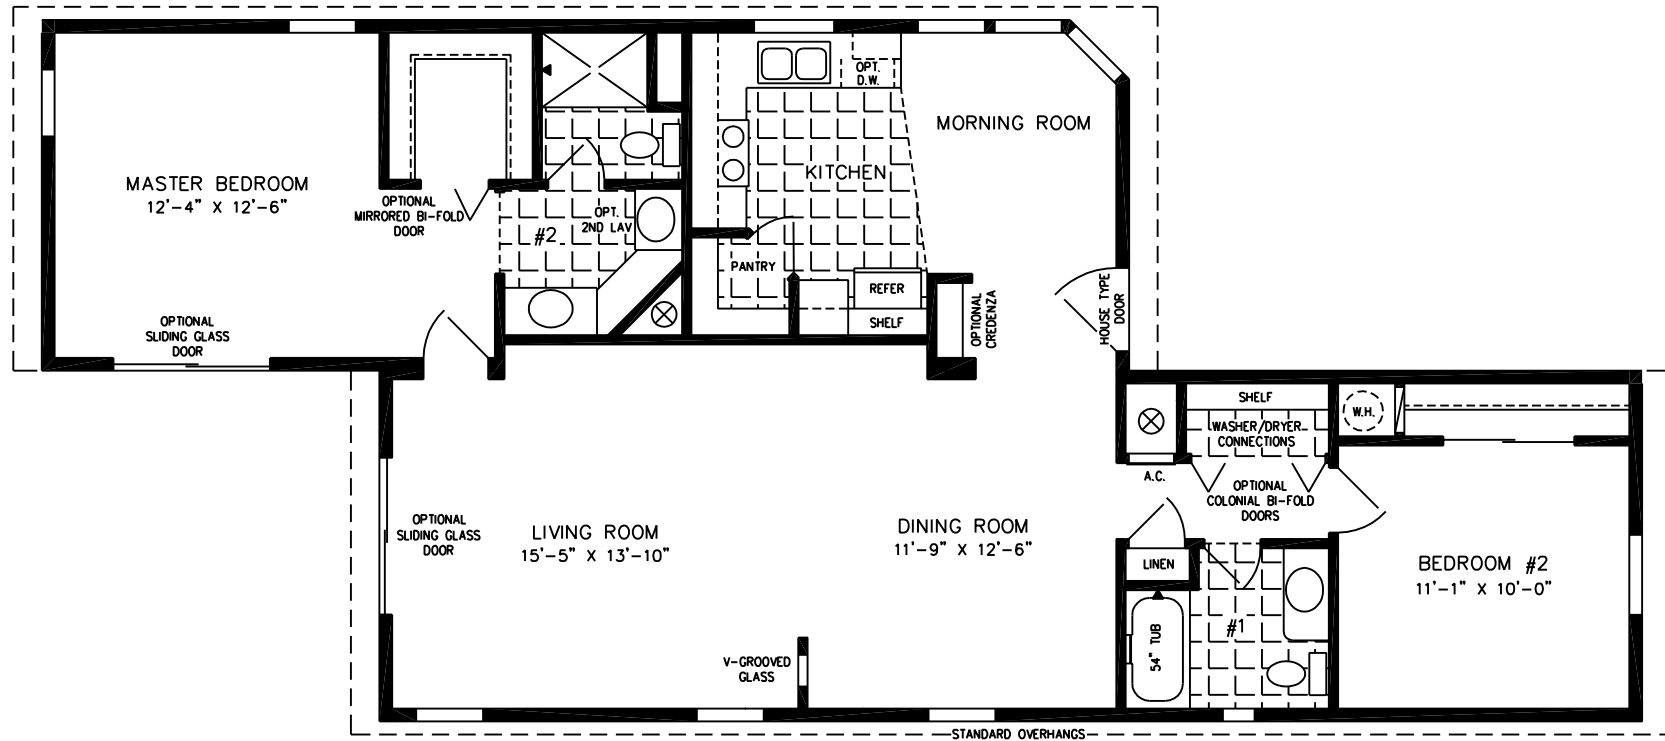

The TNR

600 Packard Court ■ Safety Harbor, Florida 34695 ■ Telephone (727) 726-1138

28' X 48'/41'-4"

1,191 SQUARE FEET

Model TNR-6483B

2010

(ALL SIZES ARE APPROX.)
DESIGNED FOR ZONES II & III

© 3-17-08