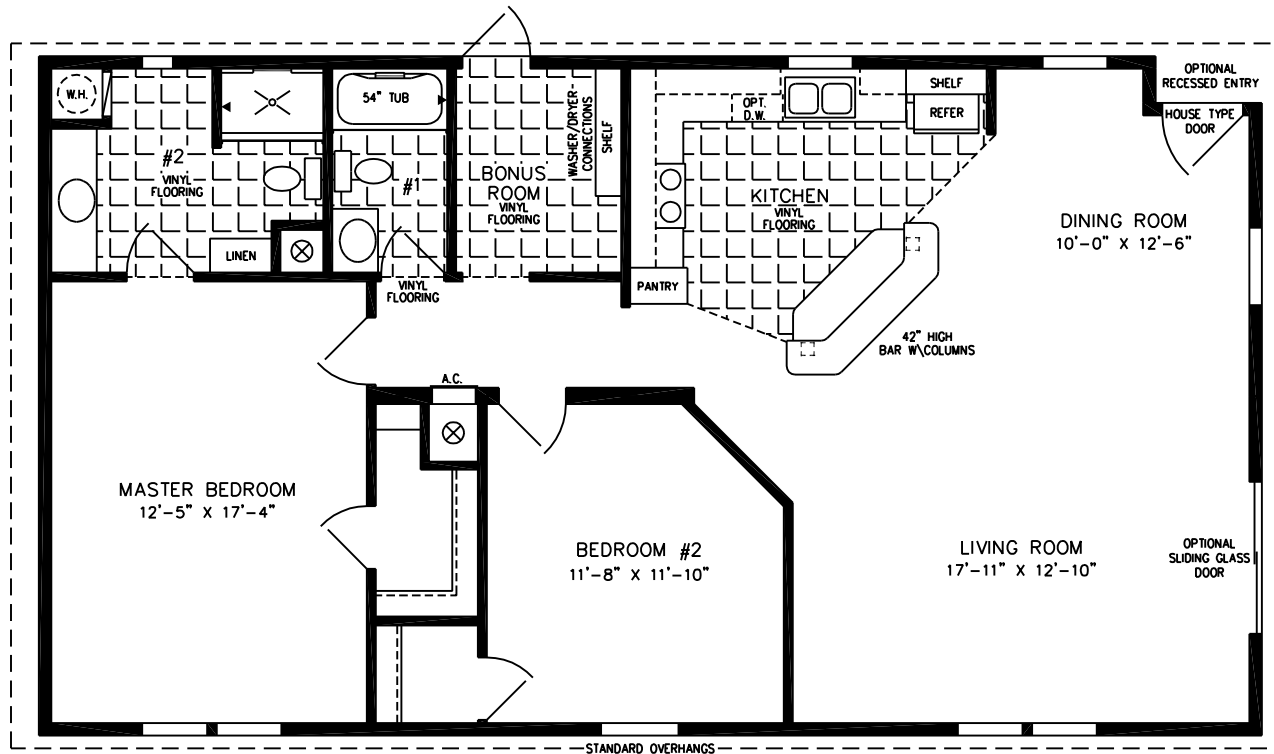

The Imperial

NOTE:
CHECK WITH YOUR SALESPERSON
TO IDENTIFY OPTIONAL ITEMS
THAT ARE ON THIS PRINT.

28' X 48'
1,280 SQUARE FEET

Model IMP-2484B

2010

(ALL SIZES ARE APPROX.)
DESIGNED FOR ZONES II & III

600 Packard Court ■ Safety Harbor, Florida 34695 ■ Telephone (727) 726-1138