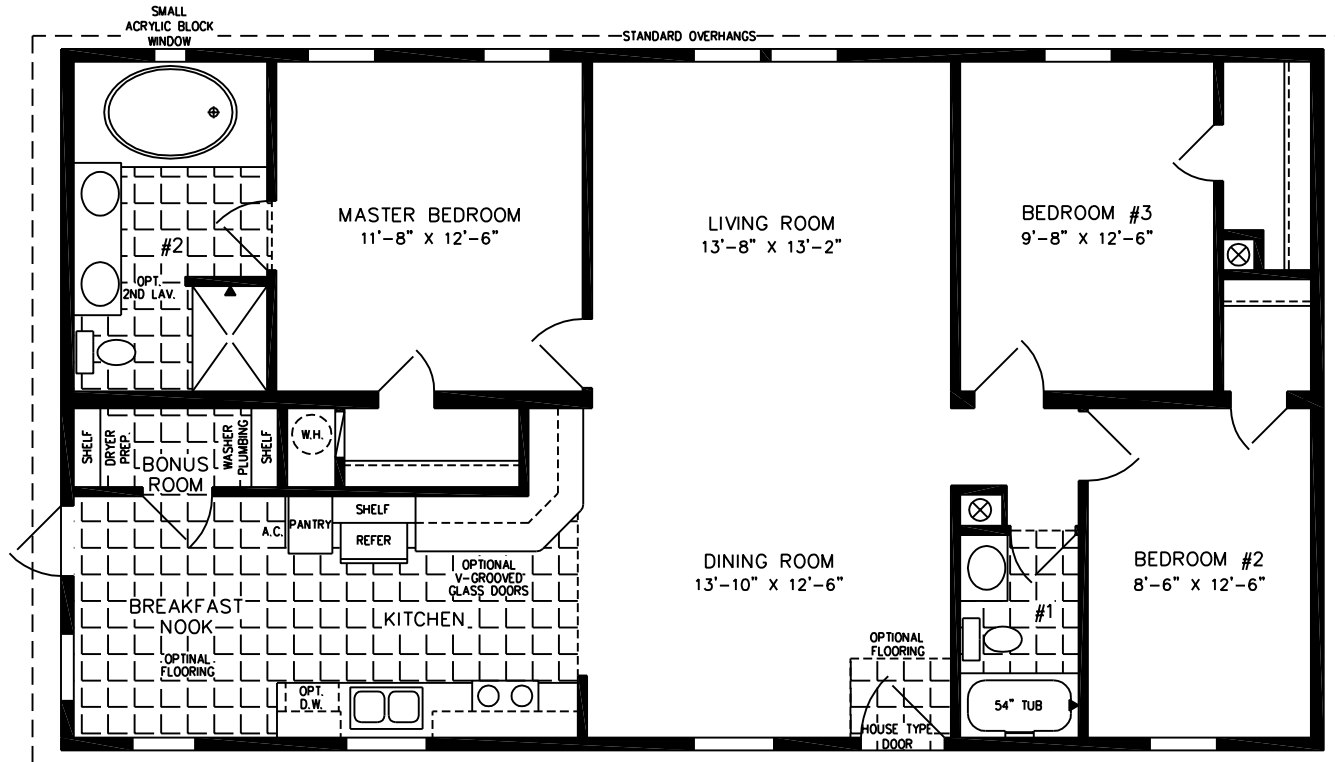

# The TNR

**28' X 48'**

1,280 SQUARE FEET

**Model TNR-44812B**

**2010**

(ALL SIZES ARE APPROX.)

DESIGNED FOR ZONES II & III

600 Packard Court ■ Safety Harbor, Florida 34695 ■ Telephone (727) 726-1138