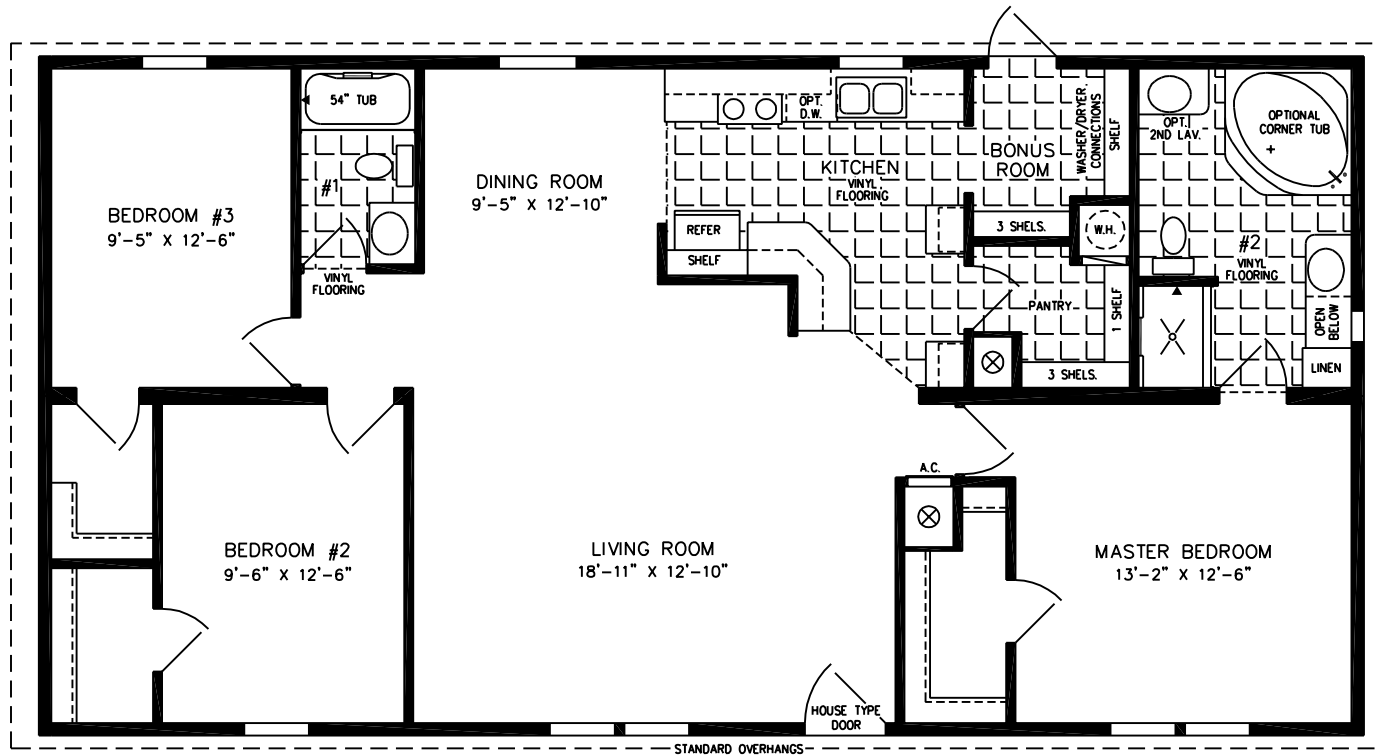

The Imperial

**JACOBSEN
HOMES**

NOTE:
CHECK WITH YOUR SALESPERSON
TO IDENTIFY OPTIONAL ITEMS
THAT ARE ON THIS PRINT.

600 Packard Court ■ Safety Harbor, Florida 34695 ■ Telephone (727) 726-1138

28' X 52'
1,387 SQUARE FEET

Model IMP-45211B

2010

(ALL SIZES ARE APPROX.)
DESIGNED FOR ZONES II & III

© 11-12-08