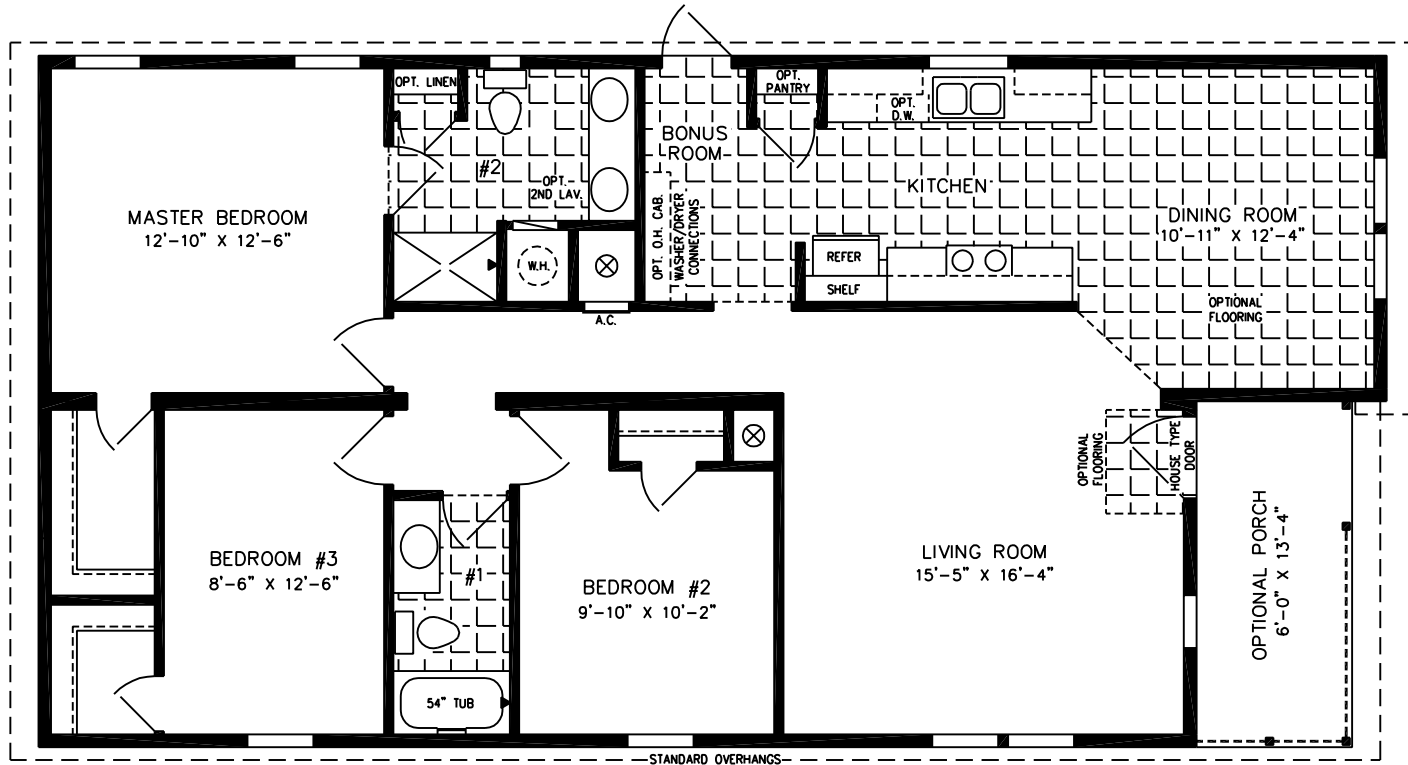

The TNR

28' X 52' 1/4" - 8"

(28' X 52' / 50'-8" INC. OPT. PORCH)
1,289 SQUARE FT. (1,369 W/OPT. PORCH)

Model TNR-6521B

2010

(ALL SIZES ARE APPROX.)
DESIGNED FOR ZONES II & III

© 2-19-07

600 Packard Court ■ Safety Harbor, Florida 34695 ■ Telephone (727) 726-1138