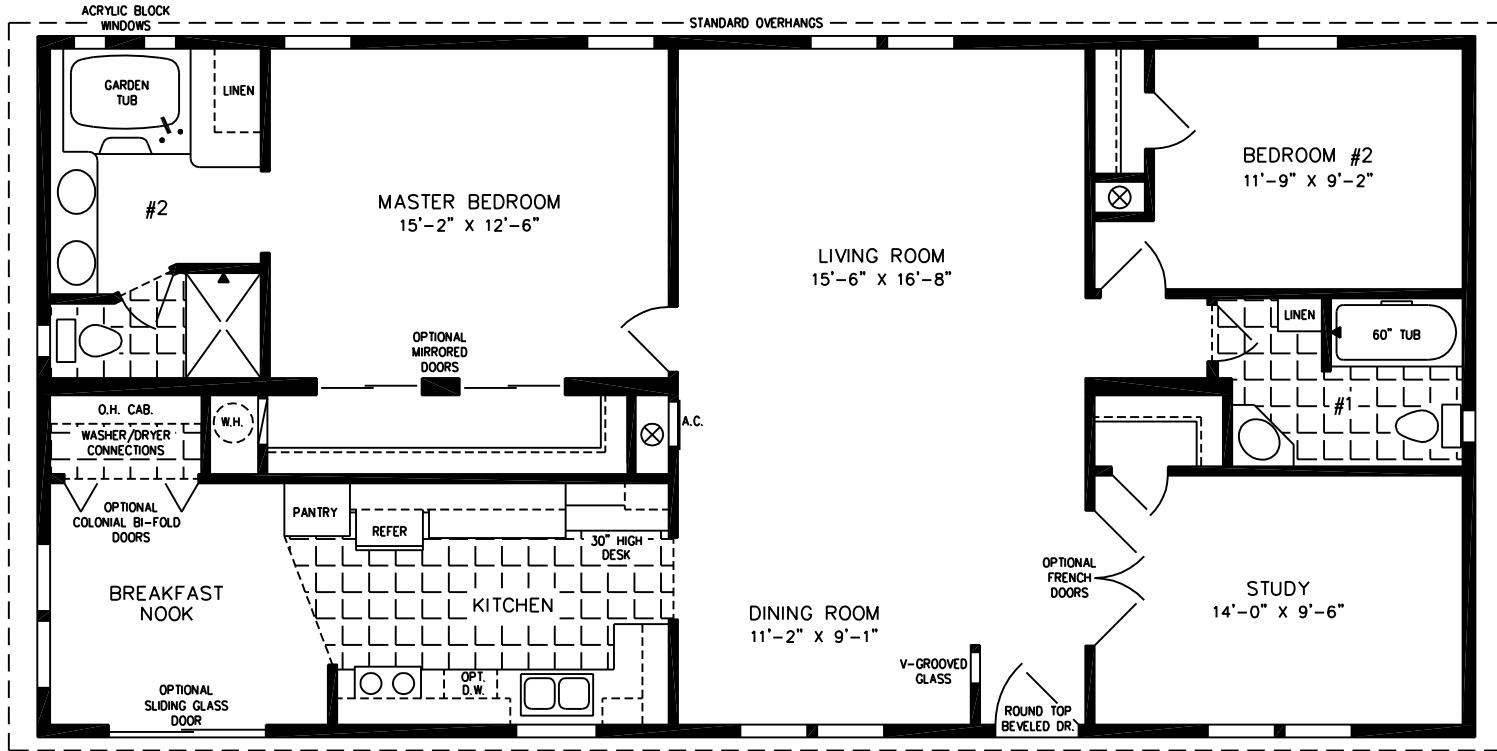

# The Chateau

600 Packard Court ■ Safety Harbor, Florida 34695 ■ Telephone (727) 726-1138

**28' X 54'-8"**

1,458 SQUARE FEET

**Model CT-4542B**

**2010**

(ALL SIZES ARE APPROX.)  
DESIGNED FOR ZONES II & III