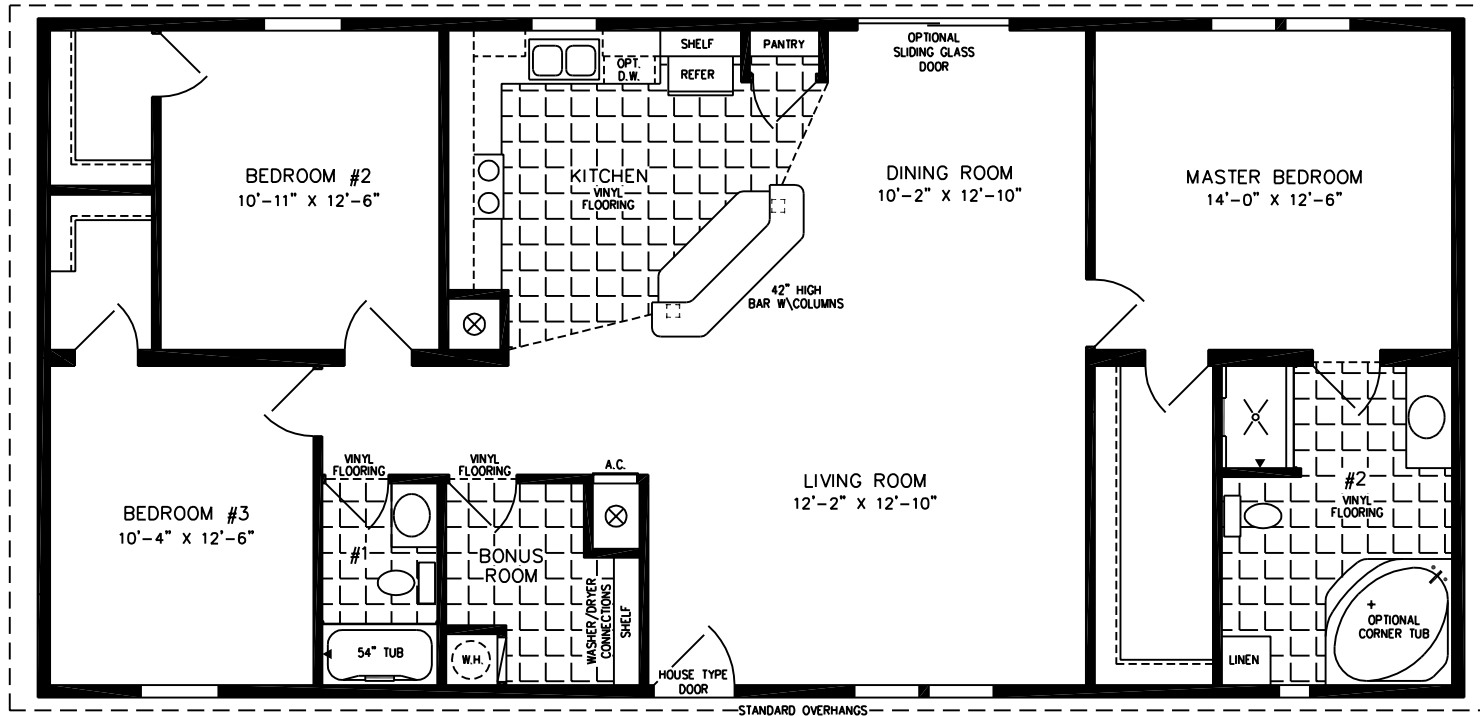

The Imperial

600 Packard Court ■ Safety Harbor, Florida 34695 ■ Telephone (727) 726-1138

NOTE:
CHECK WITH YOUR SALESPERSON
TO IDENTIFY OPTIONAL ITEMS
THAT ARE ON THIS PRINT.

28' X 56'
1,493 SQUARE FEET

Model IMP-45613B

2010

(ALL SIZES ARE APPROX.)
DESIGNED FOR ZONES II & III

© 11-12-08