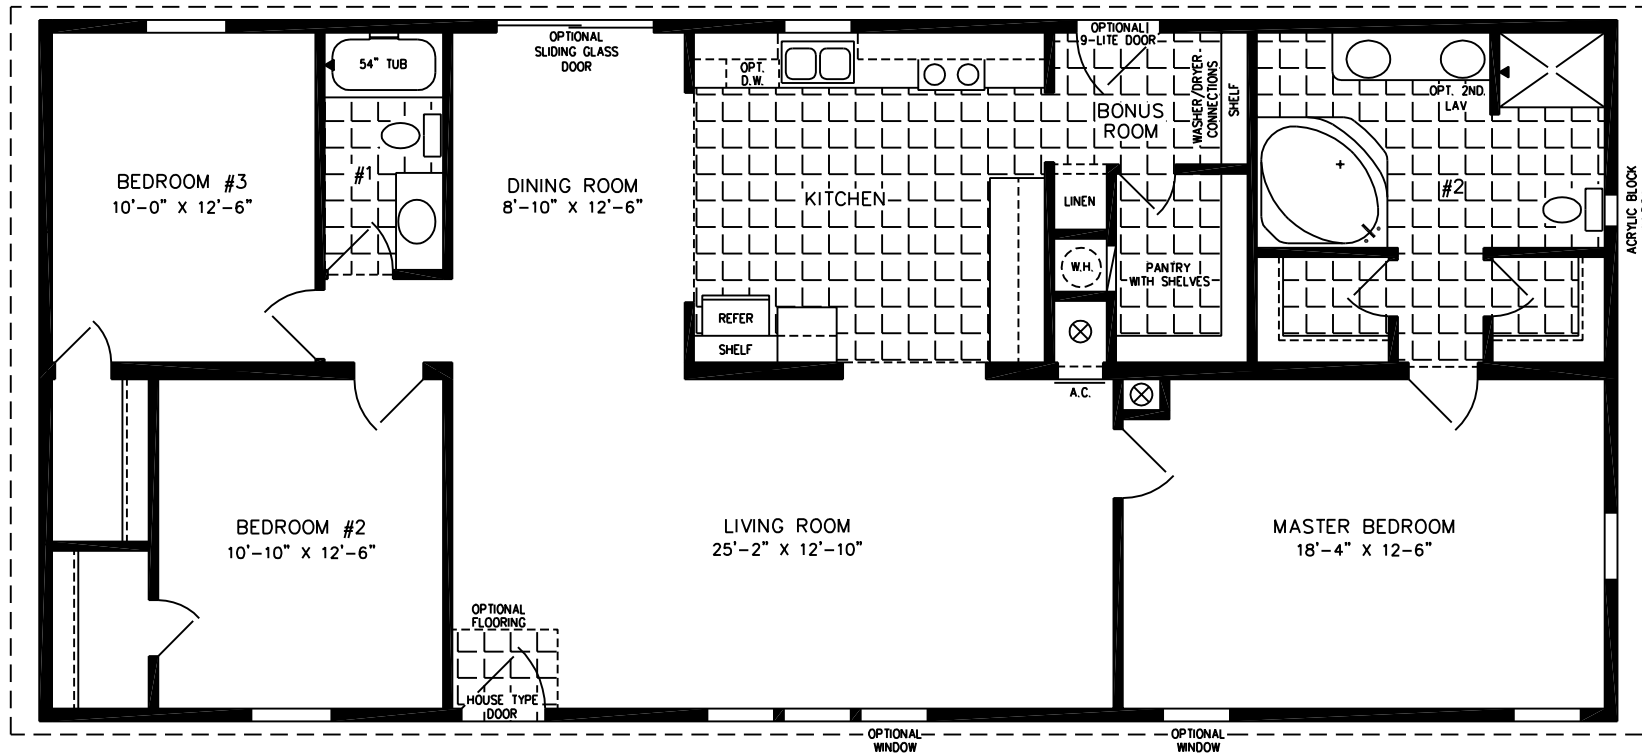

The TNR

28' X 60'
1,600 SQUARE FEET

Model TNR-46018B

2010

(ALL SIZES ARE APPROX.)

DESIGNED FOR ZONES II & III

© 3-28-07

**JACOBSEN
HOMES**