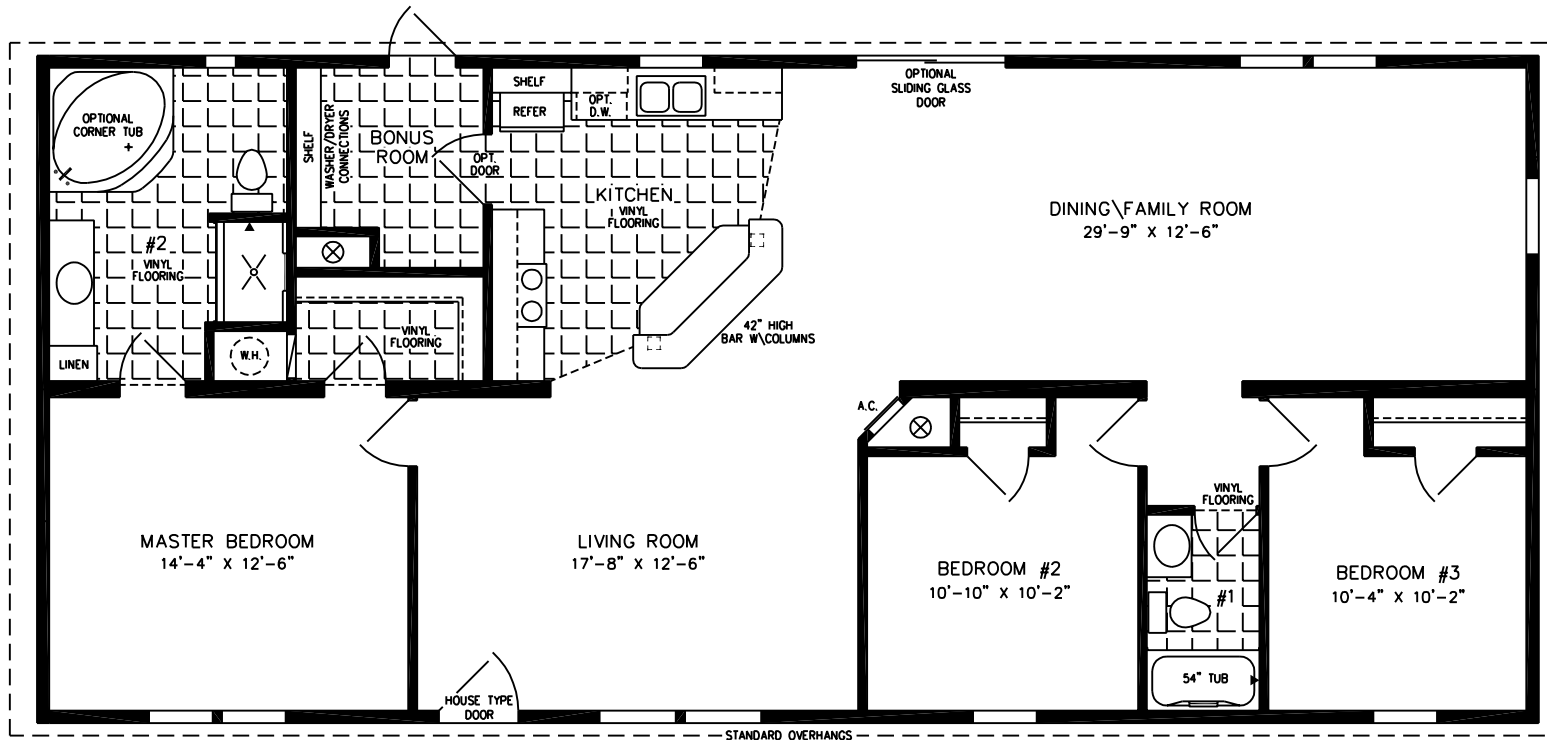

The Imperial

**JACOBSEN
HOMES**

600 Packard Court ■ Safety Harbor, Florida 34695 ■ Telephone (727) 726-1138

NOTE:
CHECK WITH YOUR SALESPERSON
TO IDENTIFY OPTIONAL ITEMS
THAT ARE ON THIS PRINT.

28' X 60'
1,600 SQUARE FEET

Model IMP-46020B-IK-447

2010

(ALL SIZES ARE APPROX.)
DESIGNED FOR ZONES II & III

© 11-13-08