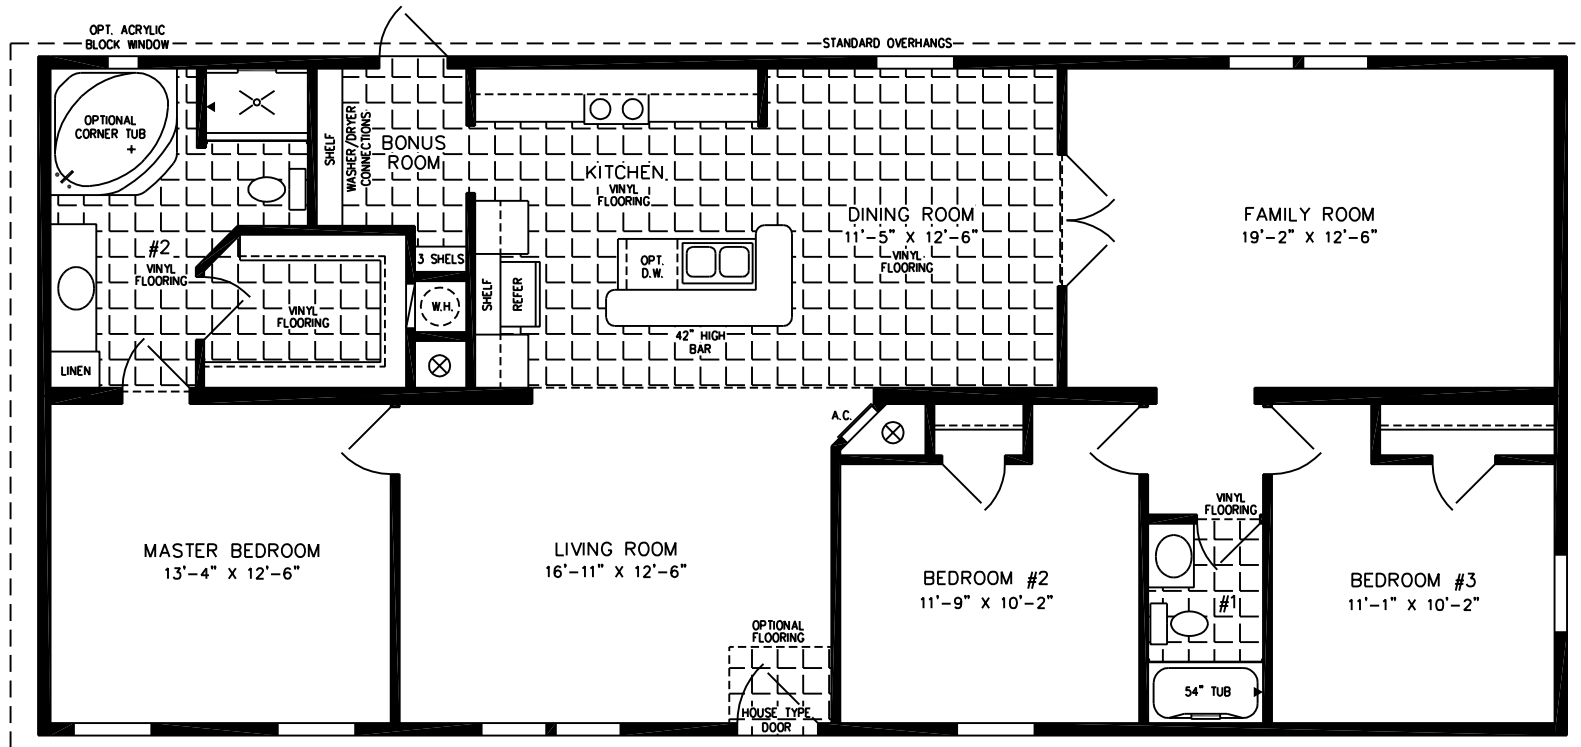

The Imperial

600 Packard Court ■ Safety Harbor, Florida 34695 ■ Telephone (727) 726-1138

28' X 60'
1,600 SQUARE FEET

Model IMP-46022B

2010

(ALL SIZES ARE APPROX.)
DESIGNED FOR ZONES II & III

© 05-28-09