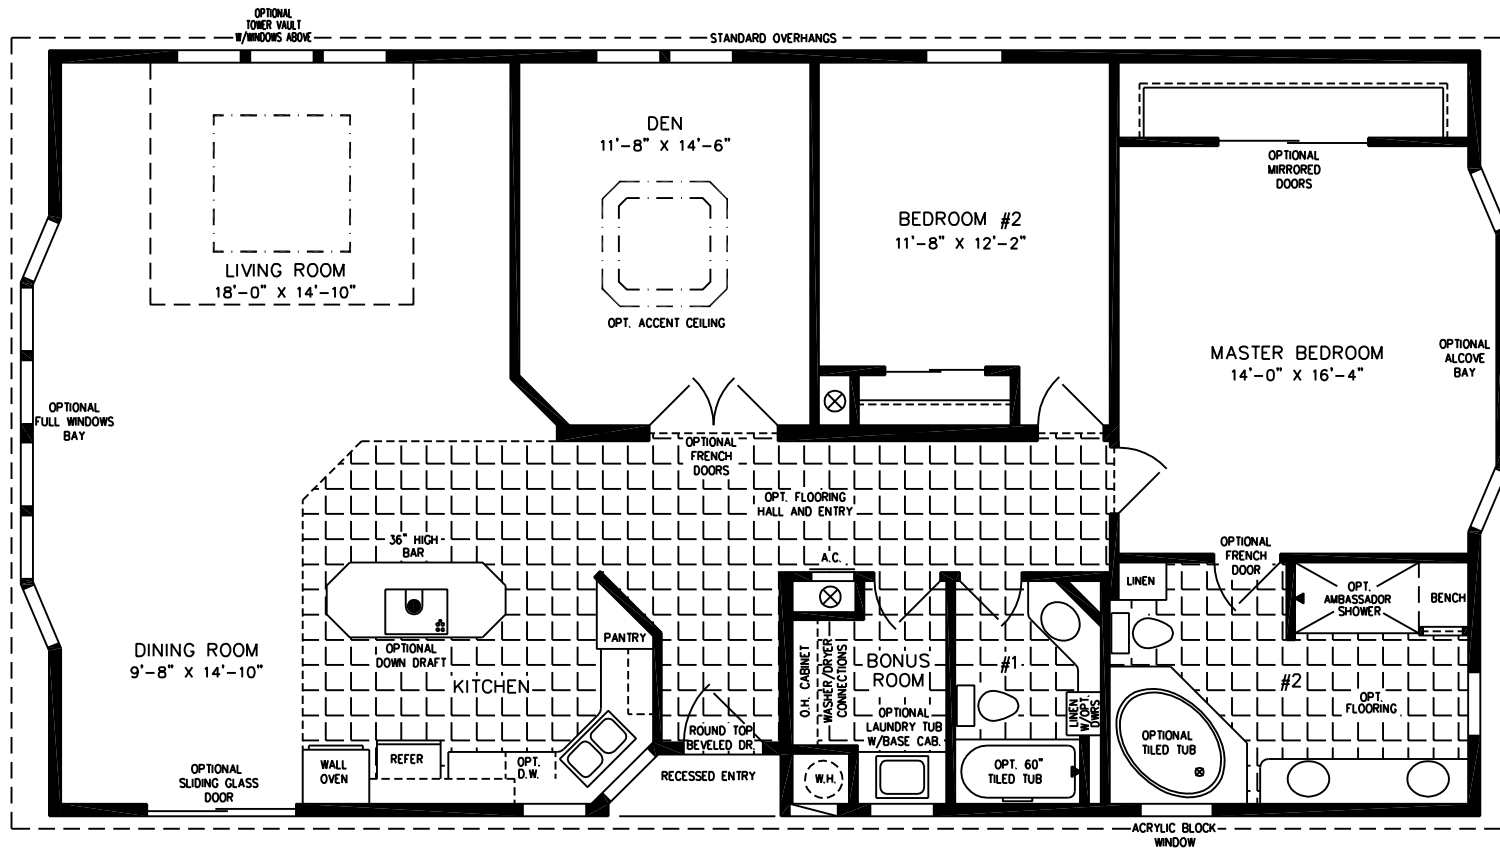

The Chateau

600 Packard Court ■ Safety Harbor, Florida 34695 ■ Telephone (727) 726-1138

32' X 57'-4"

1,758 SQUARE FEET

Model CT-5571W

2010

(ALL SIZES ARE APPROX.)
DESIGNED FOR ZONES II & III © 5-18-04