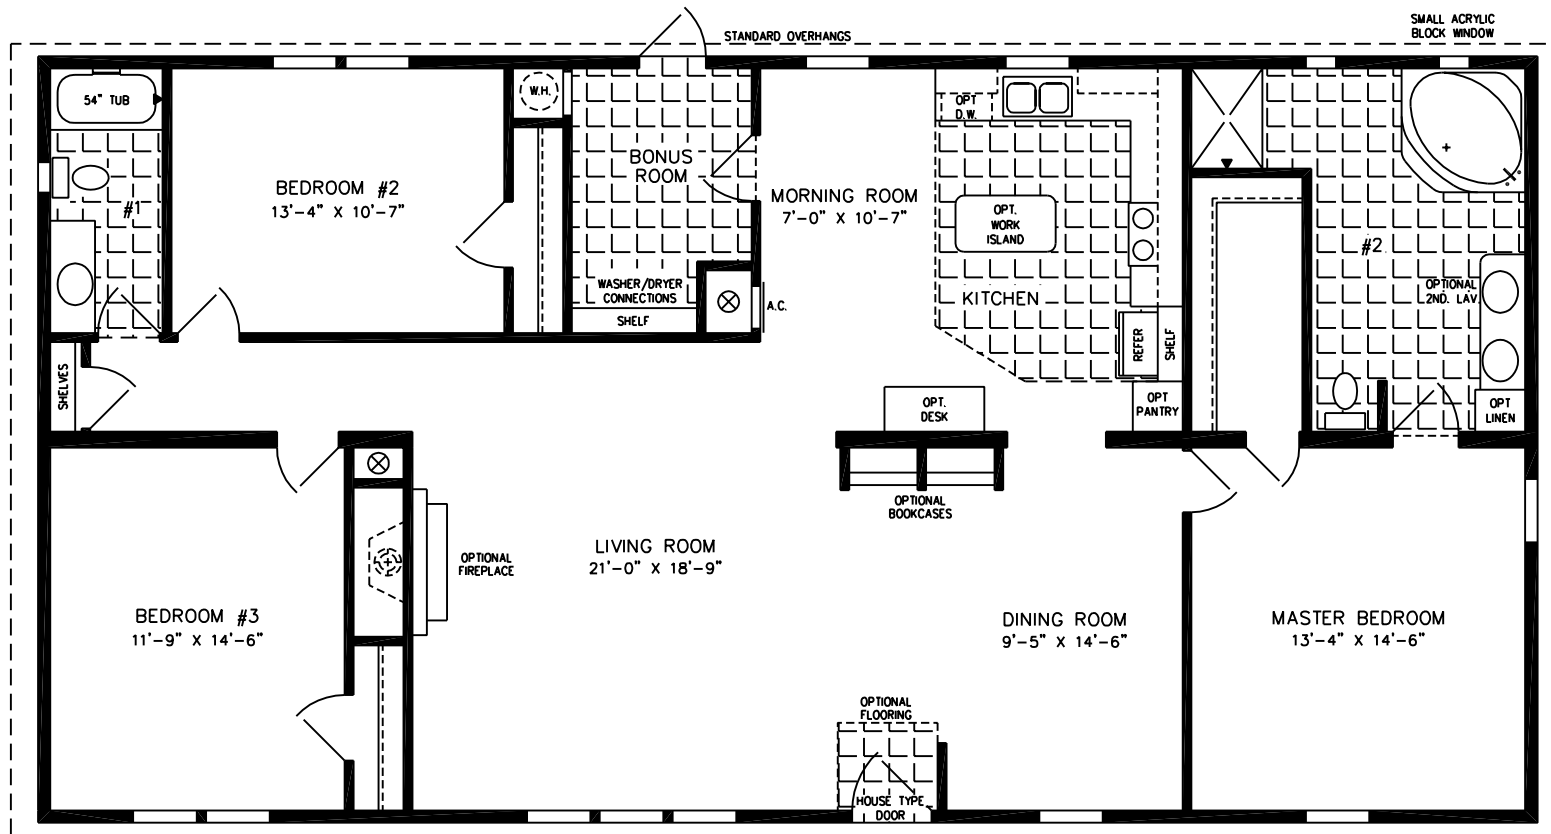

The TNR

600 Packard Court ■ Safety Harbor, Florida 34695 ■ Telephone (727) 726-1138

32' X 60'

1,840 SQUARE FEET

Model TNR-46010W

2010 (ALL SIZES ARE APPROX.)

DESIGNED FOR ZONES II & III

© 2-6-99