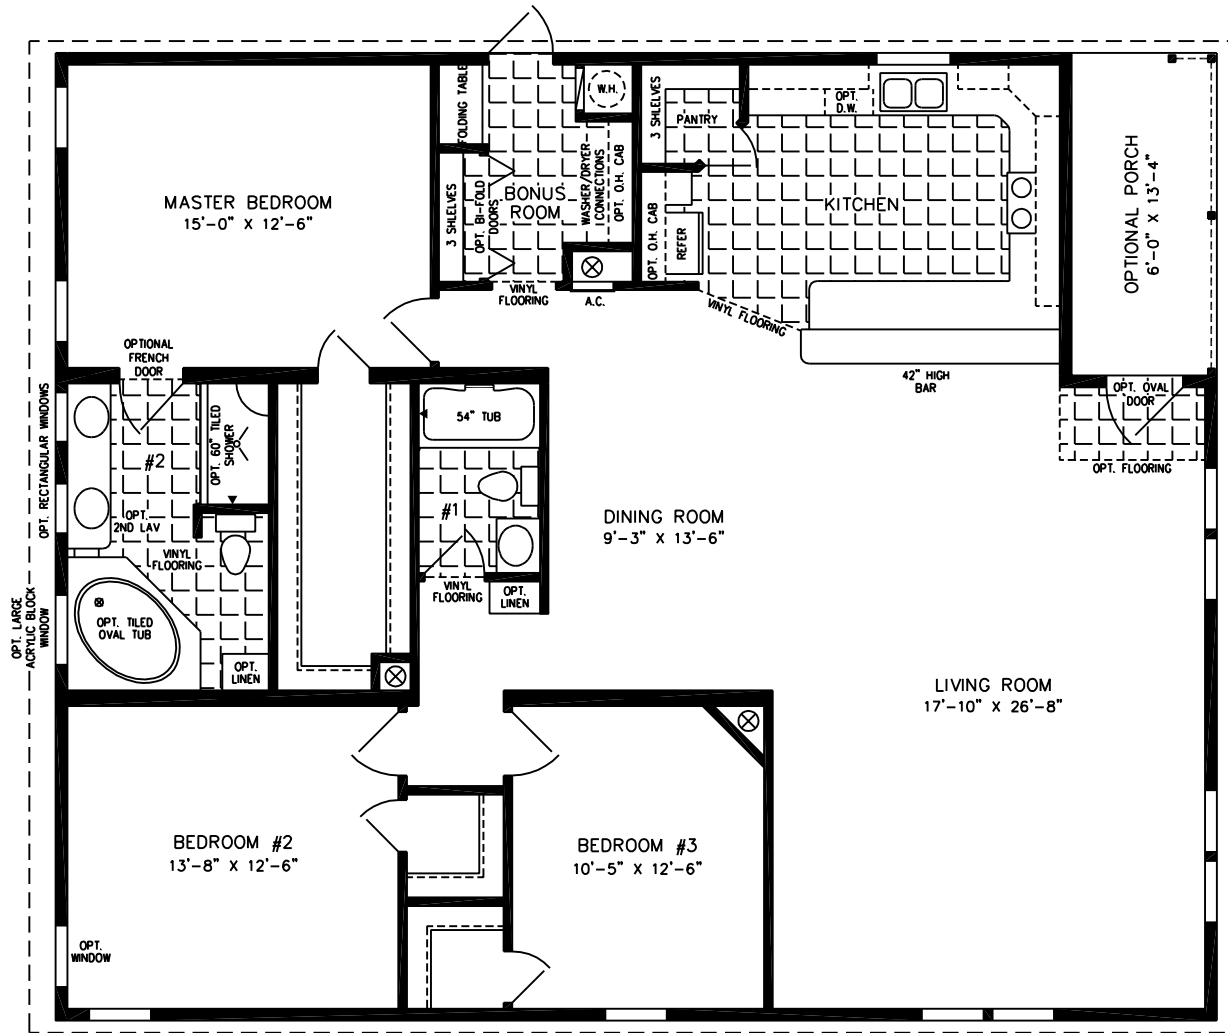

# The TNR

600 Packard Court ■ Safety Harbor, Florida 34695 ■ Telephone (727) 726-1138

**42' X 42'/48'**

42' X 48' INCL. PORCH

1,840 SQ. FEET (1,920 SQ. FT W\PORCH)

**Model TNR-7483-575**

**2010**

(ALL SIZES ARE APPROX.)

DESIGNED FOR ZONES II & III

© 05-22-09