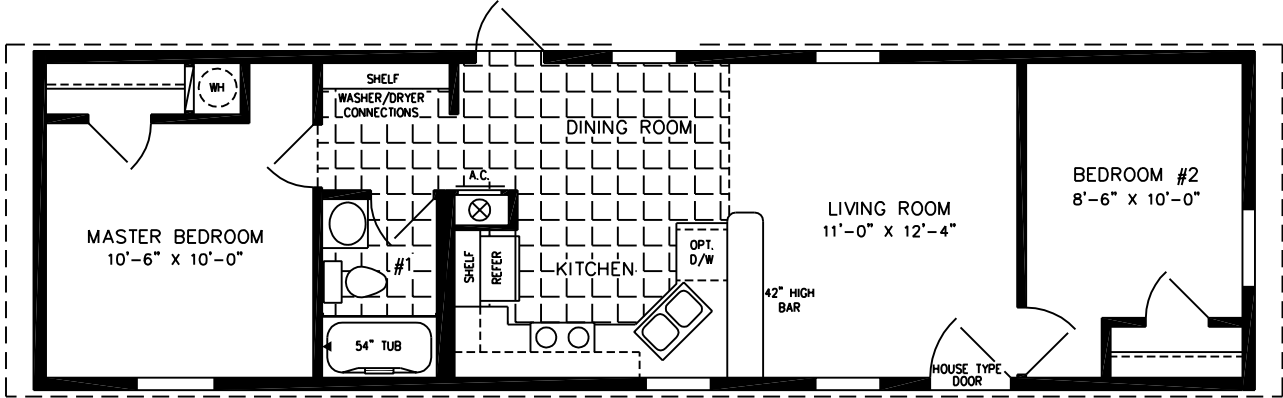

The Imperial

NOTE:
CHECK WITH YOUR SALESPERSON
TO IDENTIFY OPTIONAL ITEMS
THAT ARE ON THIS PRINT.

600 Packard Court ■ Safety Harbor, Florida 34695 ■ Telephone (727) 726-1138

13'-4" X 48'

640 SQUARE FEET

Model ISW-4482

2010

(ALL SIZES ARE APPROX.)
DESIGNED FOR ZONES II & III