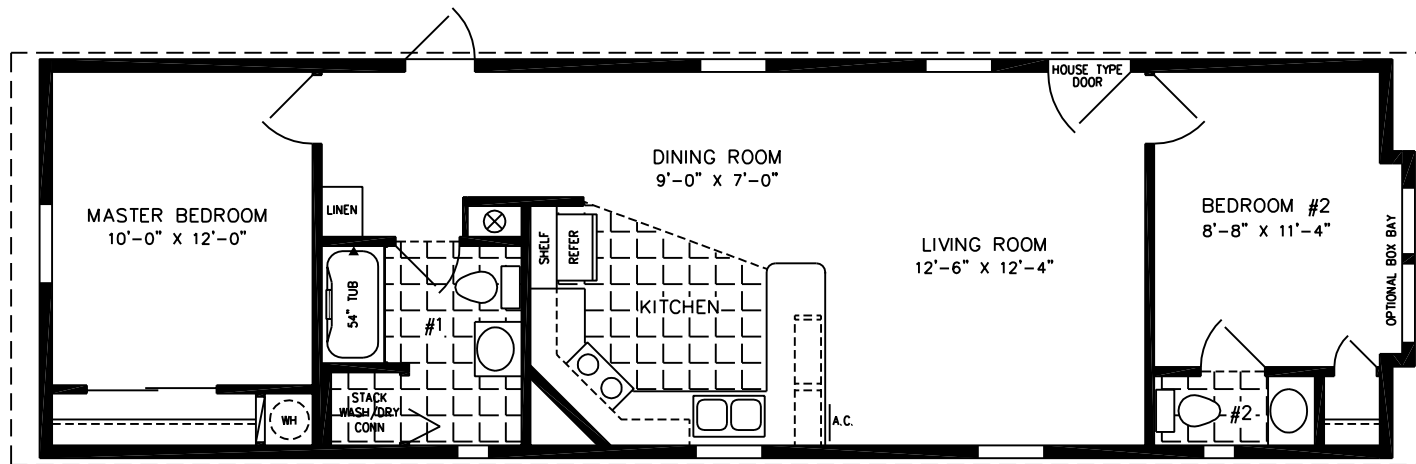

The Imperial

NOTE:

CHECK WITH YOUR SALESPERSON
TO IDENTIFY OPTIONAL ITEMS
THAT ARE ON THIS PRINT.

**JACOBSEN
HOMES**

600 Packard Court ■ Safety Harbor, Florida 34695 ■ Telephone (727) 726-1138

15'-4" X 52'

797 SQUARE FEET

Model ISWW-4521

2010

(ALL SIZES ARE APPROX.)
DESIGNED FOR ZONES II & III

© 06-13-09