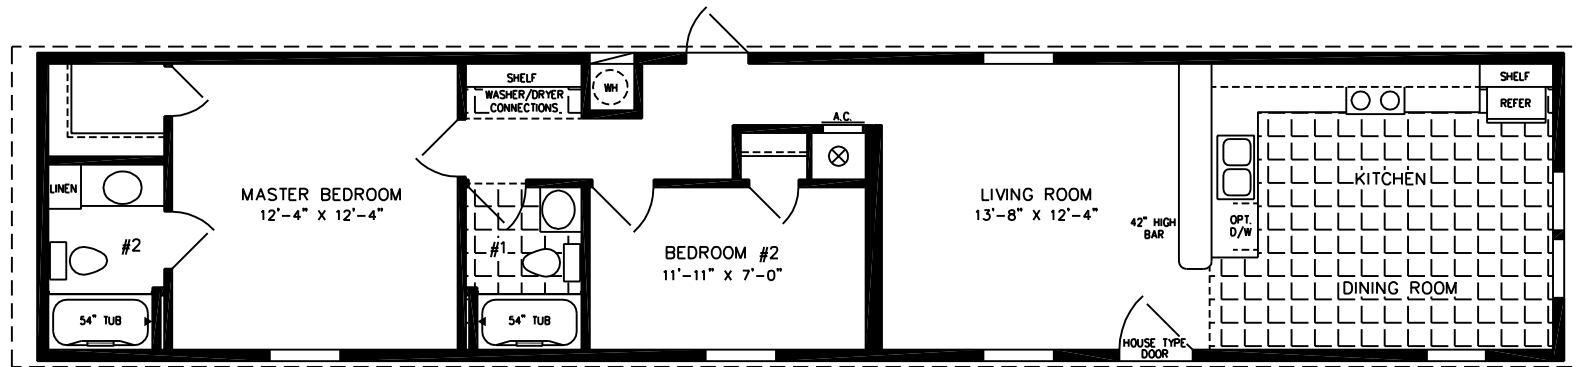

The Imperial

NOTE:
CHECK WITH YOUR SALESPERSON
TO IDENTIFY OPTIONAL ITEMS
THAT ARE ON THIS PRINT.

13'-4" X 66'
880 SQUARE FEET

Model ISW-3661

2010

(ALL SIZES ARE APPROX.)
DESIGNED FOR ZONES II & III

© 06-13-09