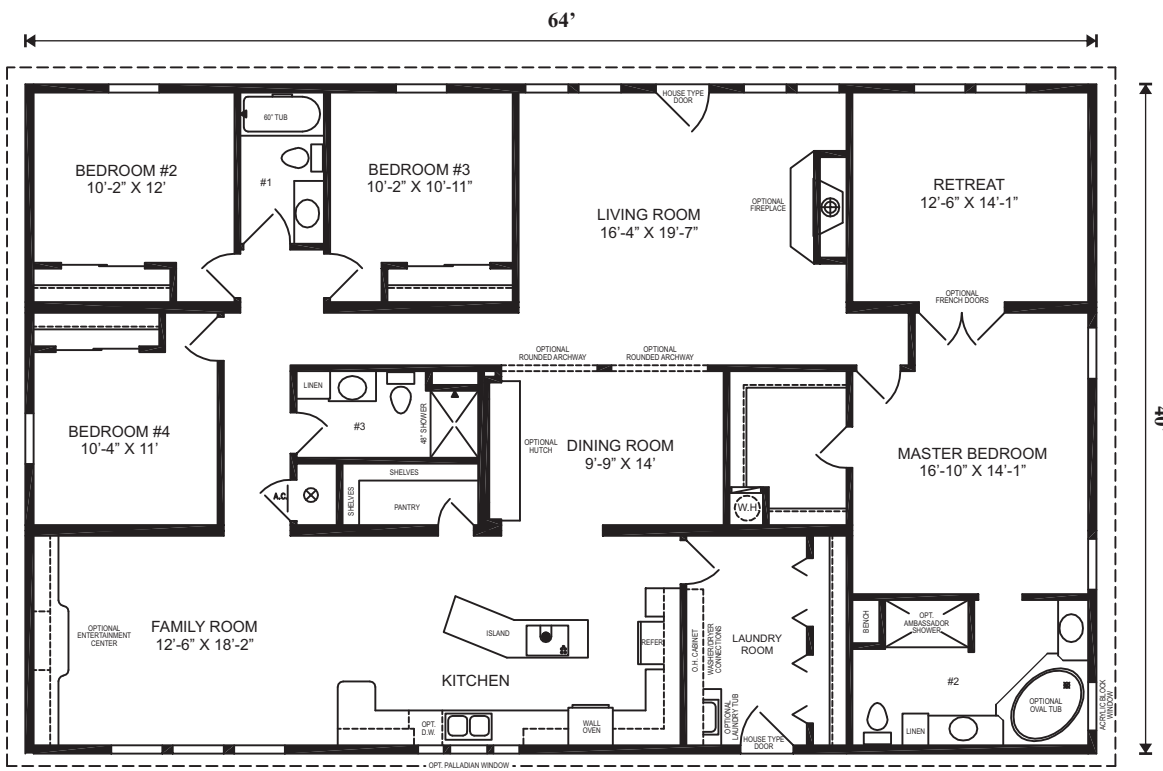

Florida Lifestyle Series

**JACOBSEN
HOMES**

**600 Packard Court
Safety Harbor, Florida 34695
727-726-1138**

Mulberry

Approx. 2,560 Sq Ft.

4 Bedrooms

3 Bathrooms

© 12-12-06