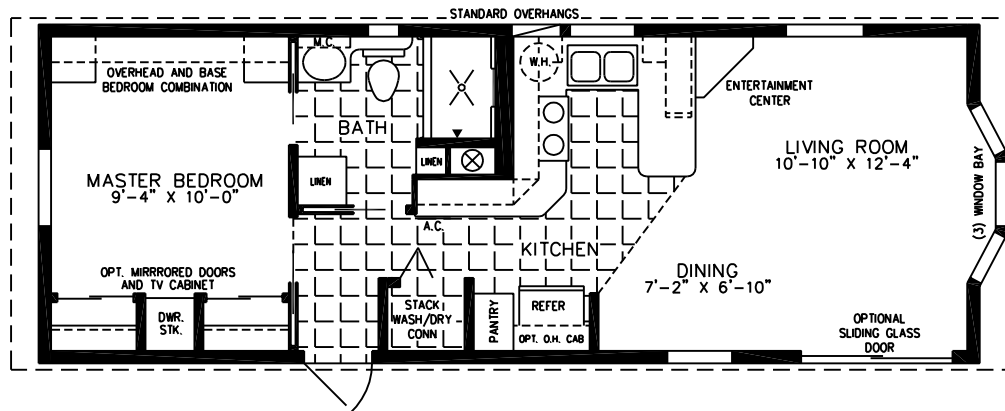

Deloro Cottages

600 Packard Court ■ Safety Harbor, Florida 34695 ■ Telephone (727) 726-1138

13'-4" X 37'-0"
493 SQUARE FEET

Model DC-1372-409

2010

(ALL SIZES ARE APPROX.)
DESIGNED FOR ZONES II & III

© 11-06-08