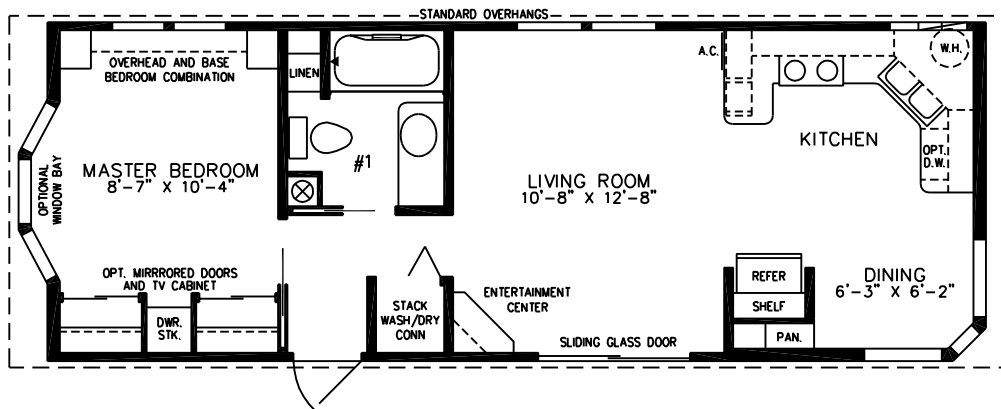

Deloro Cottages

NOTE:
CHECK WITH YOUR SALESPERSON
TO IDENTIFY OPTIONAL ITEMS
THAT ARE ON THIS PRINT.

600 Packard Court ■ Safety Harbor, Florida 34695 ■ Telephone (727) 726-1138

13'-4" X 36'-11"

492 SQUARE FEET

Model DC-3371-P

2010

(ALL SIZES ARE APPROX.)
DESIGNED FOR ZONES II & III

© 05-29-08