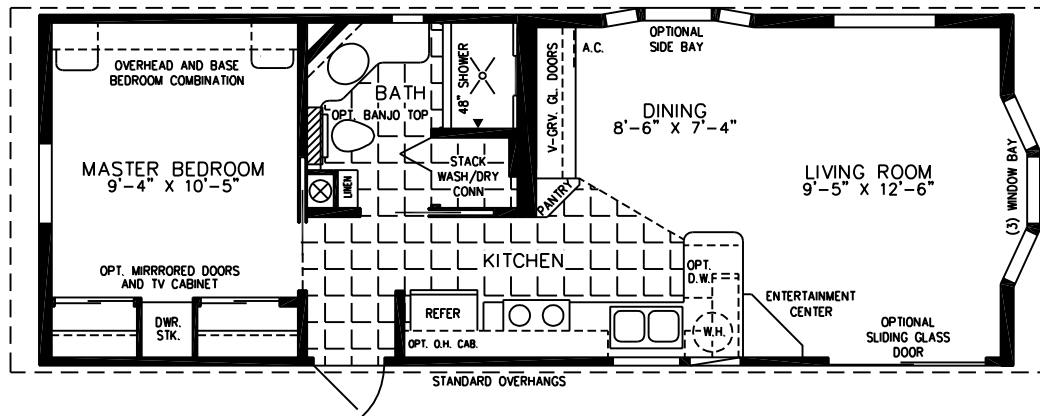

Deloro Cottages

600 Packard Court ■ Safety Harbor, Florida 34695 ■ Telephone (727) 726-1138

13'-4" X 37'

493 SQUARE FEET

Model DC-1373P-595

2010

(ALL SIZES ARE APPROX.)
DESIGNED FOR ZONES II & III

© 03-24-08