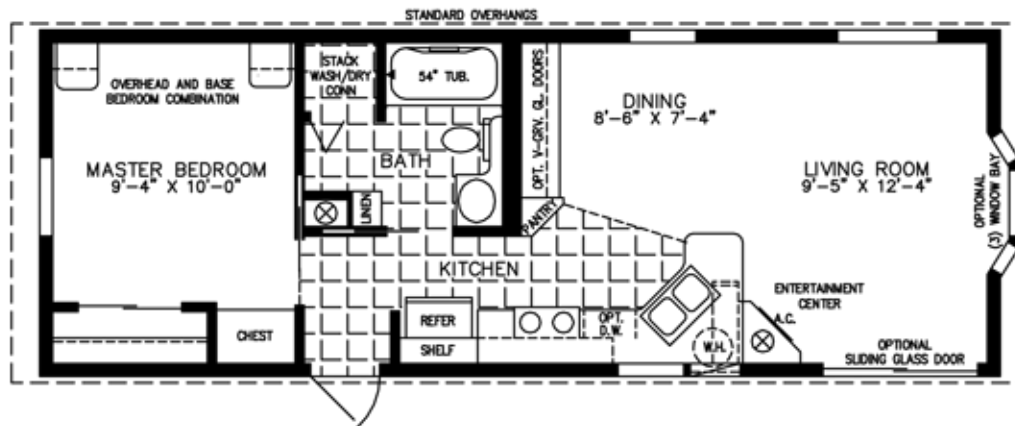

# Imperial Cottages

600 Packard Court ■ Safety Harbor, Florida 34695 ■ Telephone (727) 726-1138

**13'-4" X 37'**

493 SQUARE FEET

**Model IMC-1374**

**2012**

(ALL SIZES ARE APPROX.)  
DESIGNED FOR ZONES II & III