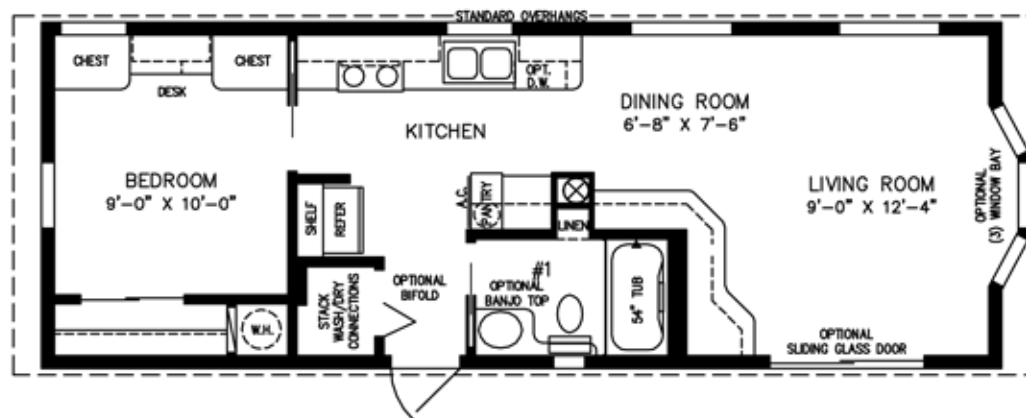

The Imperial Cottage

600 Packard Court ■ Safety Harbor, Florida 34695 ■ Telephone (727) 726-1138

14' X 37'

493 SQUARE FEET

Model IMC-1377-555

2012

(ALL SIZES ARE APPROX.)
DESIGNED FOR ZONES II & III

© 01-29-11